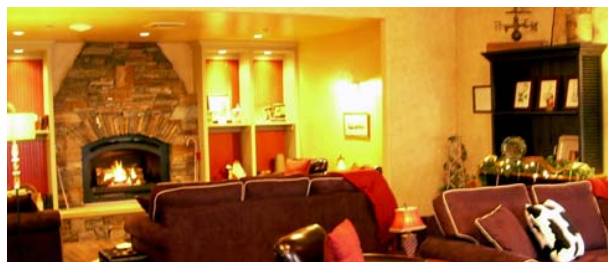

Village Green Resort
725 Row River Road
Cottage Grove, OR 97424
Tel (541) 942-2491

Info@VillageGreenResortAndGardens.com
www.VillageGreenResortAndGardens.com